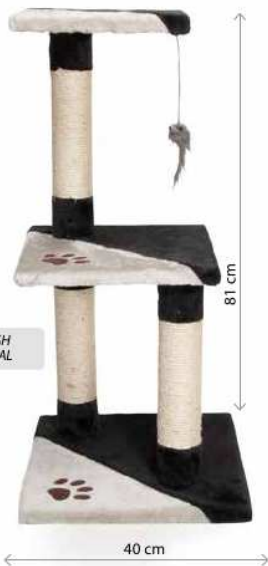

PLUSH  
+SISAL

130 cm

55cm

8 019808 170626

■ **AC088**

Tiragraffi 5 ripiani + rifugio  
Scratching tree with 5 platforms and 1 den

55x50x130 cm

PLUSH  
+SISAL